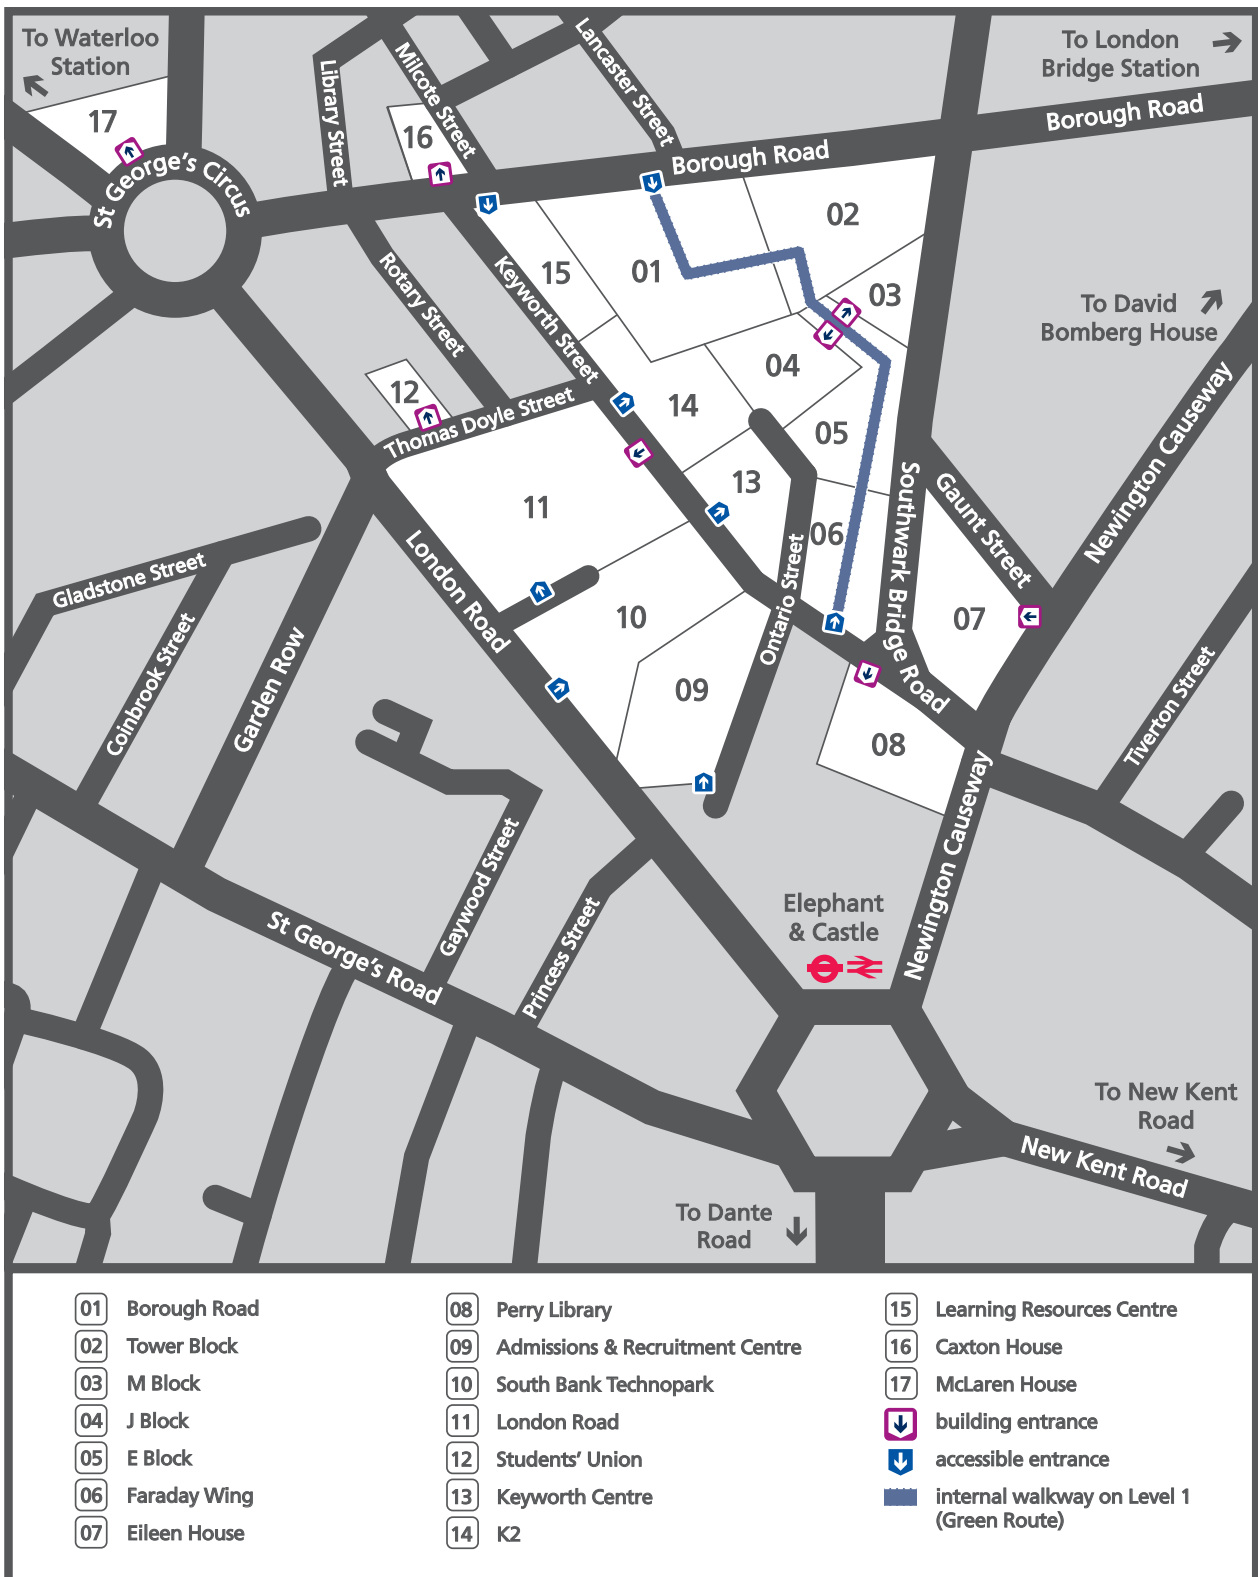

Southwark campus

London South Bank University

020 7815 7815

lsbu.ac.uk