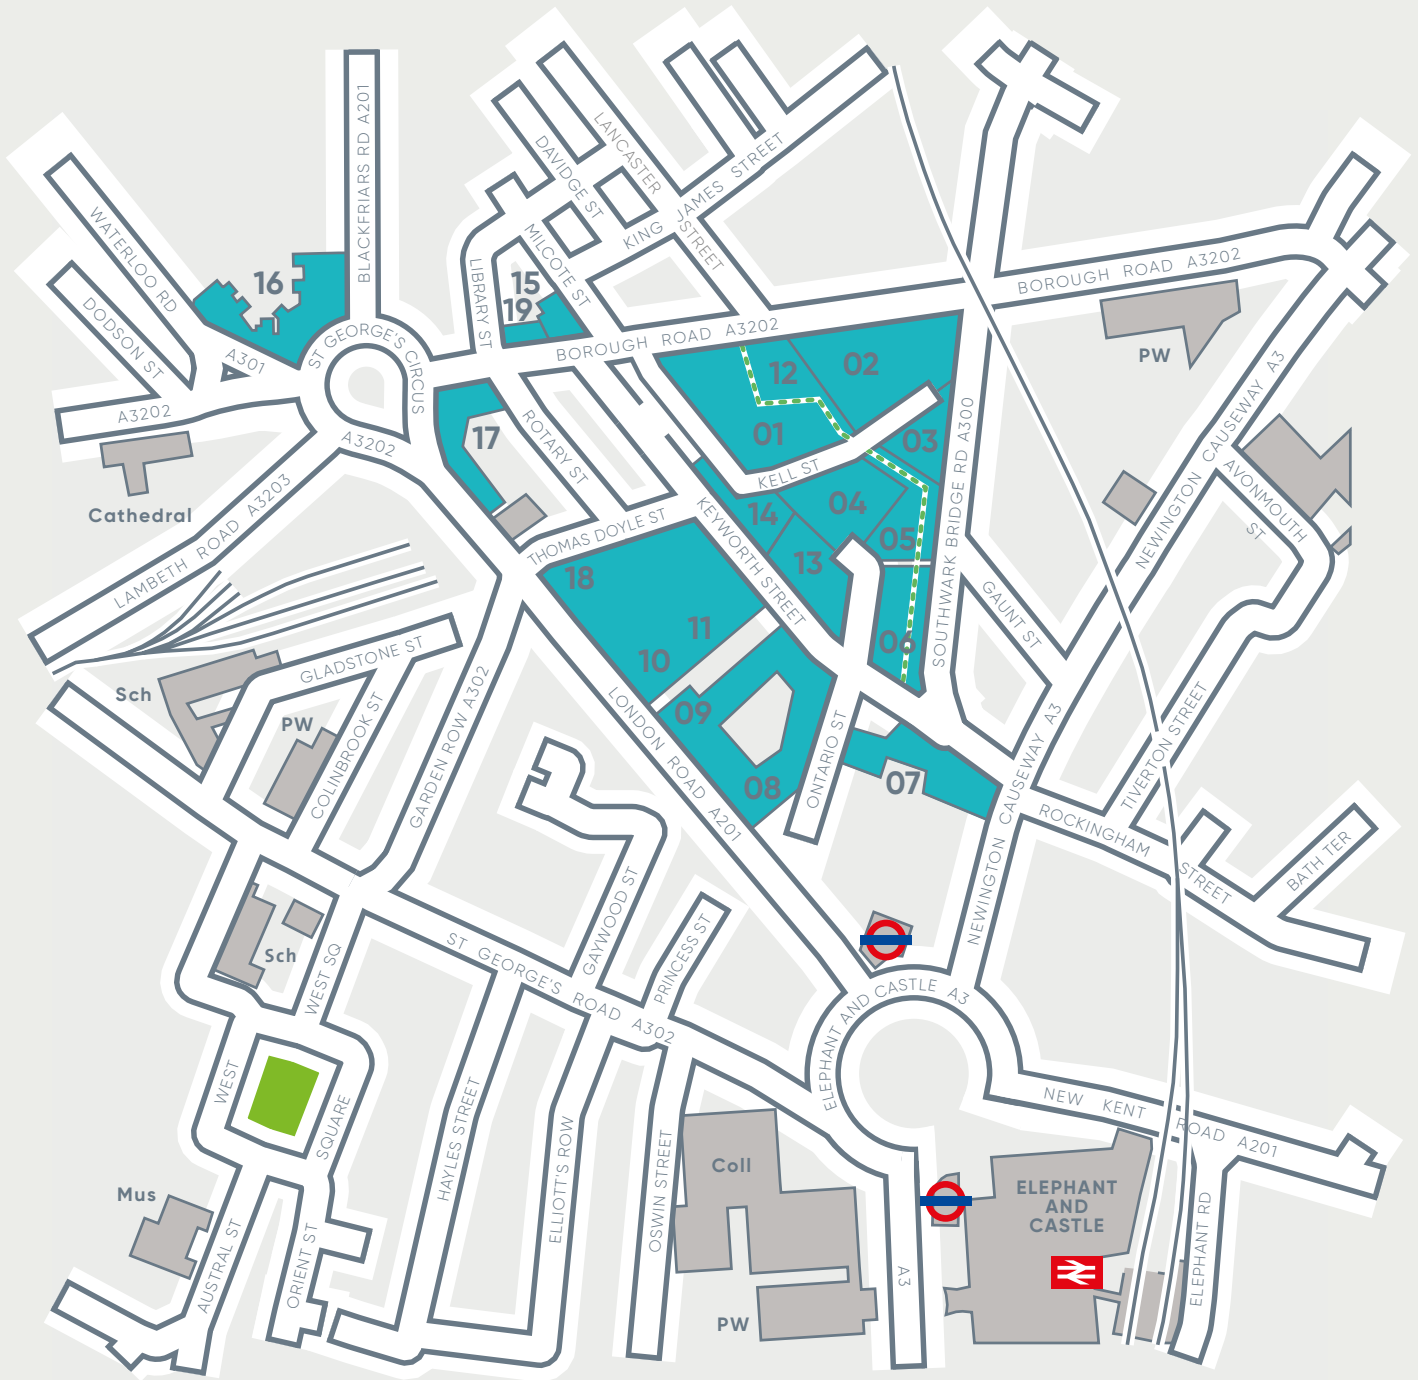

LSBU Southwark Campus Map

- | | |
|---|---|
| 01 Borough Road | 11 ONCAMPUS |
| 02 Tower Block | 12 Student Centre & Students' Union |
| 03 Metal Block | 13 Keyworth Centre |
| 04 Joseph Lancaster | 14 K2 |
| 05 Extension Block | 15 Caxton House |
| 06 Faraday Wing | 16 McLaren House |
| 07 Perry Library | 17 The Clarence Centre for Enterprise & Innovation |
| 08 Admissions & Recruitment Centre (ARC) | 18 Academy of Sport |
| 09 Technopark | 19 Passmore Centre |
| 10 London Road | |

**London
South Bank
University**