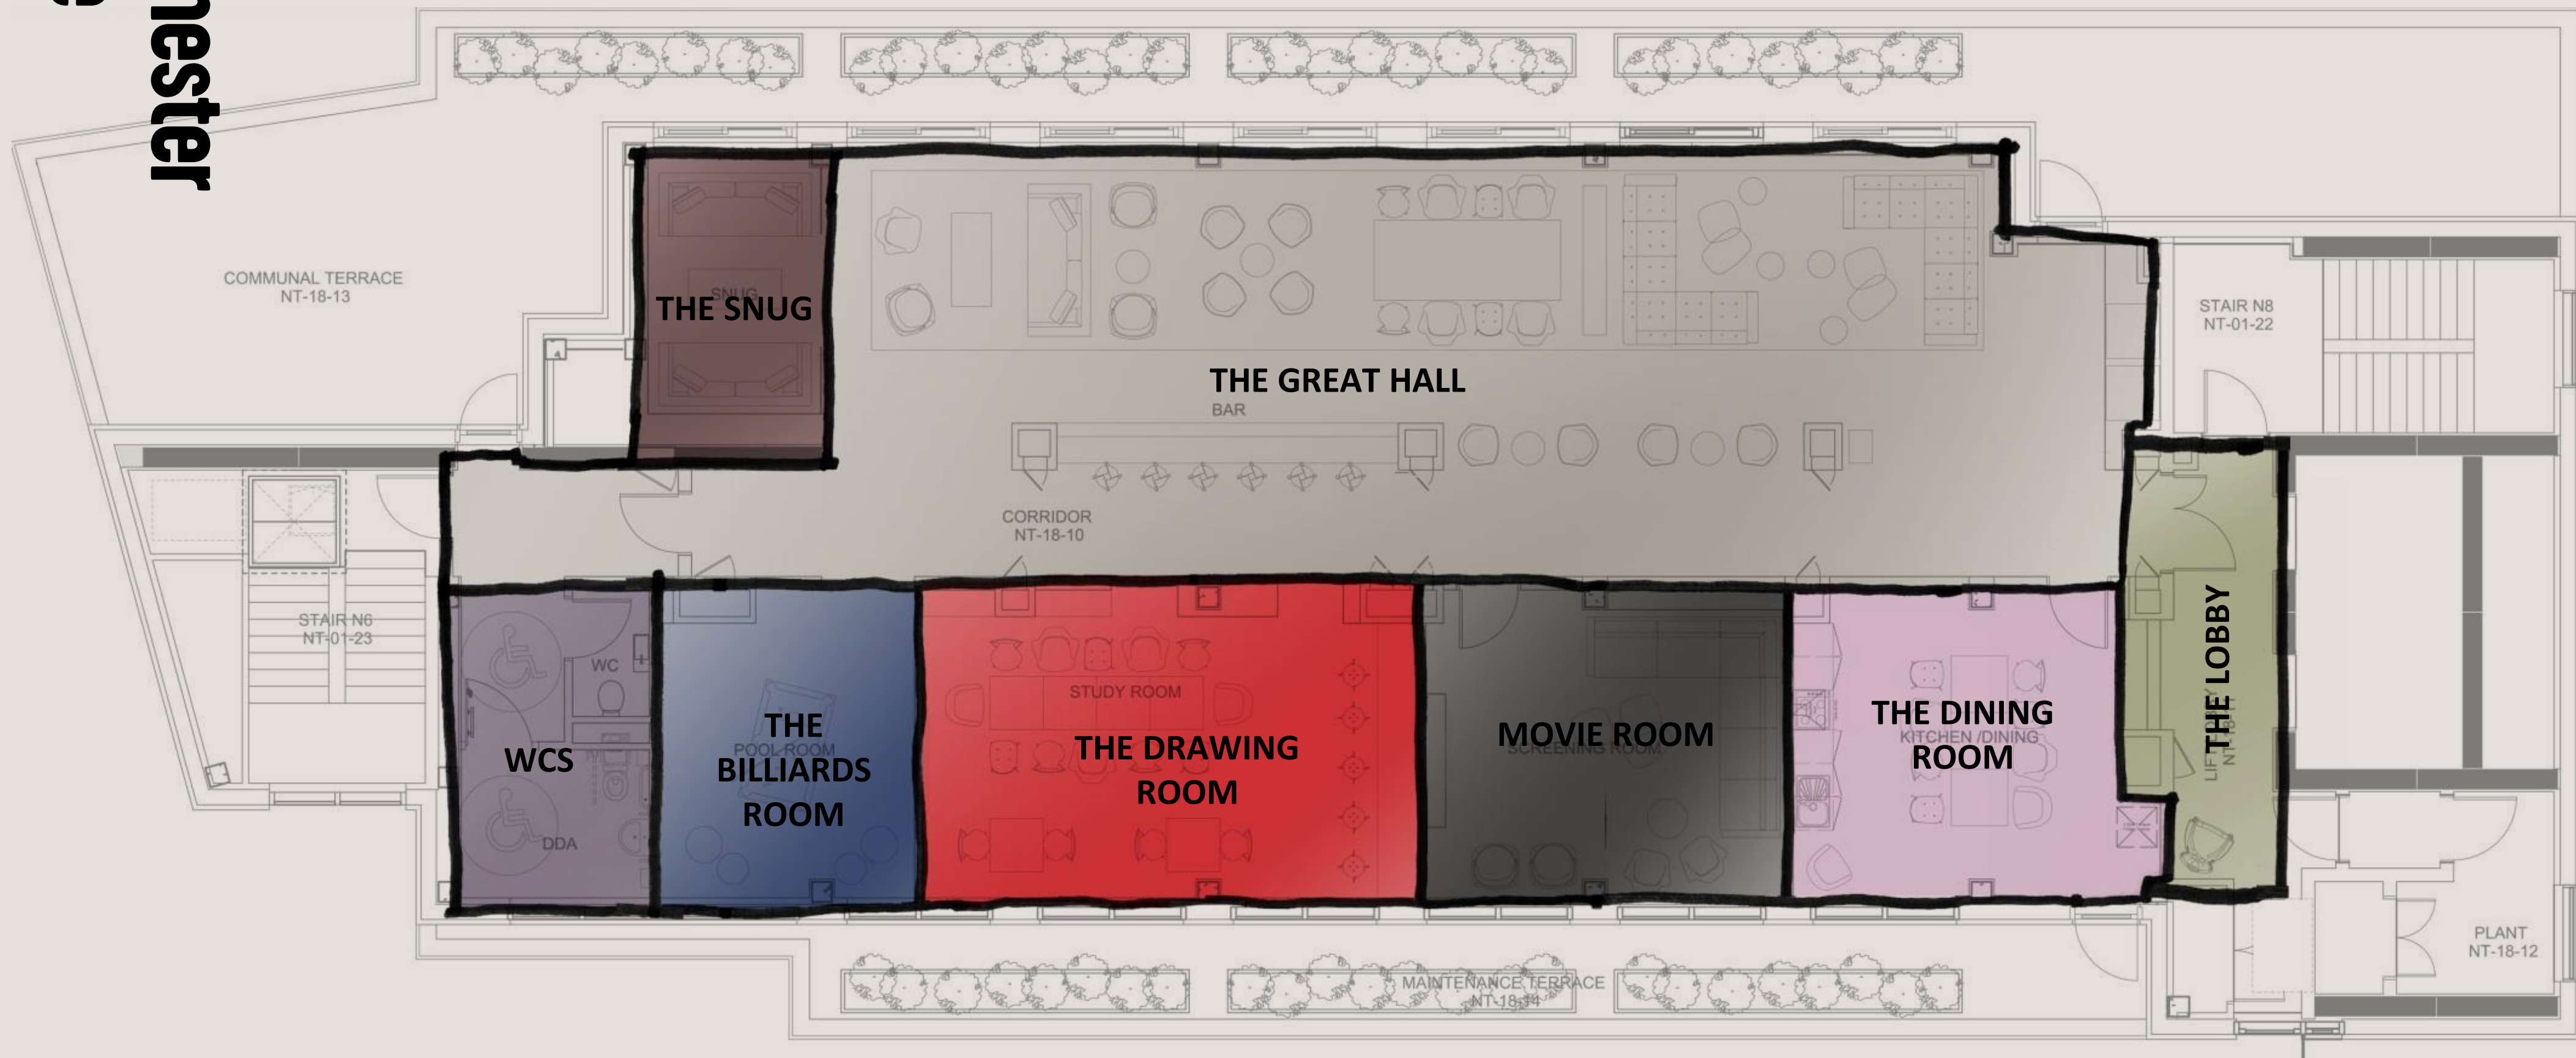

# 18TH FLOOR SKY LOUNGE:

Located on the 18th floor of Portchester House, the Sky Lounge boasts uninterrupted 360 degree views of the London skyline with communal spaces to suit all needs:

- **The Great Hall** – open plan hangout with work spaces, comfy chairs and sofas
- **The Billiards Room** – with pool table
- **The Drawing Room** – quiet study space with collaborative and private desk spaces
- **Movie Room** – plug in console facilities, film screenings
- **Dining Room** – large kitchen and dining room for personal use.

# SKY LOUNGE FLOORPLAN:

London SE1  
**House**  
**Portchester**