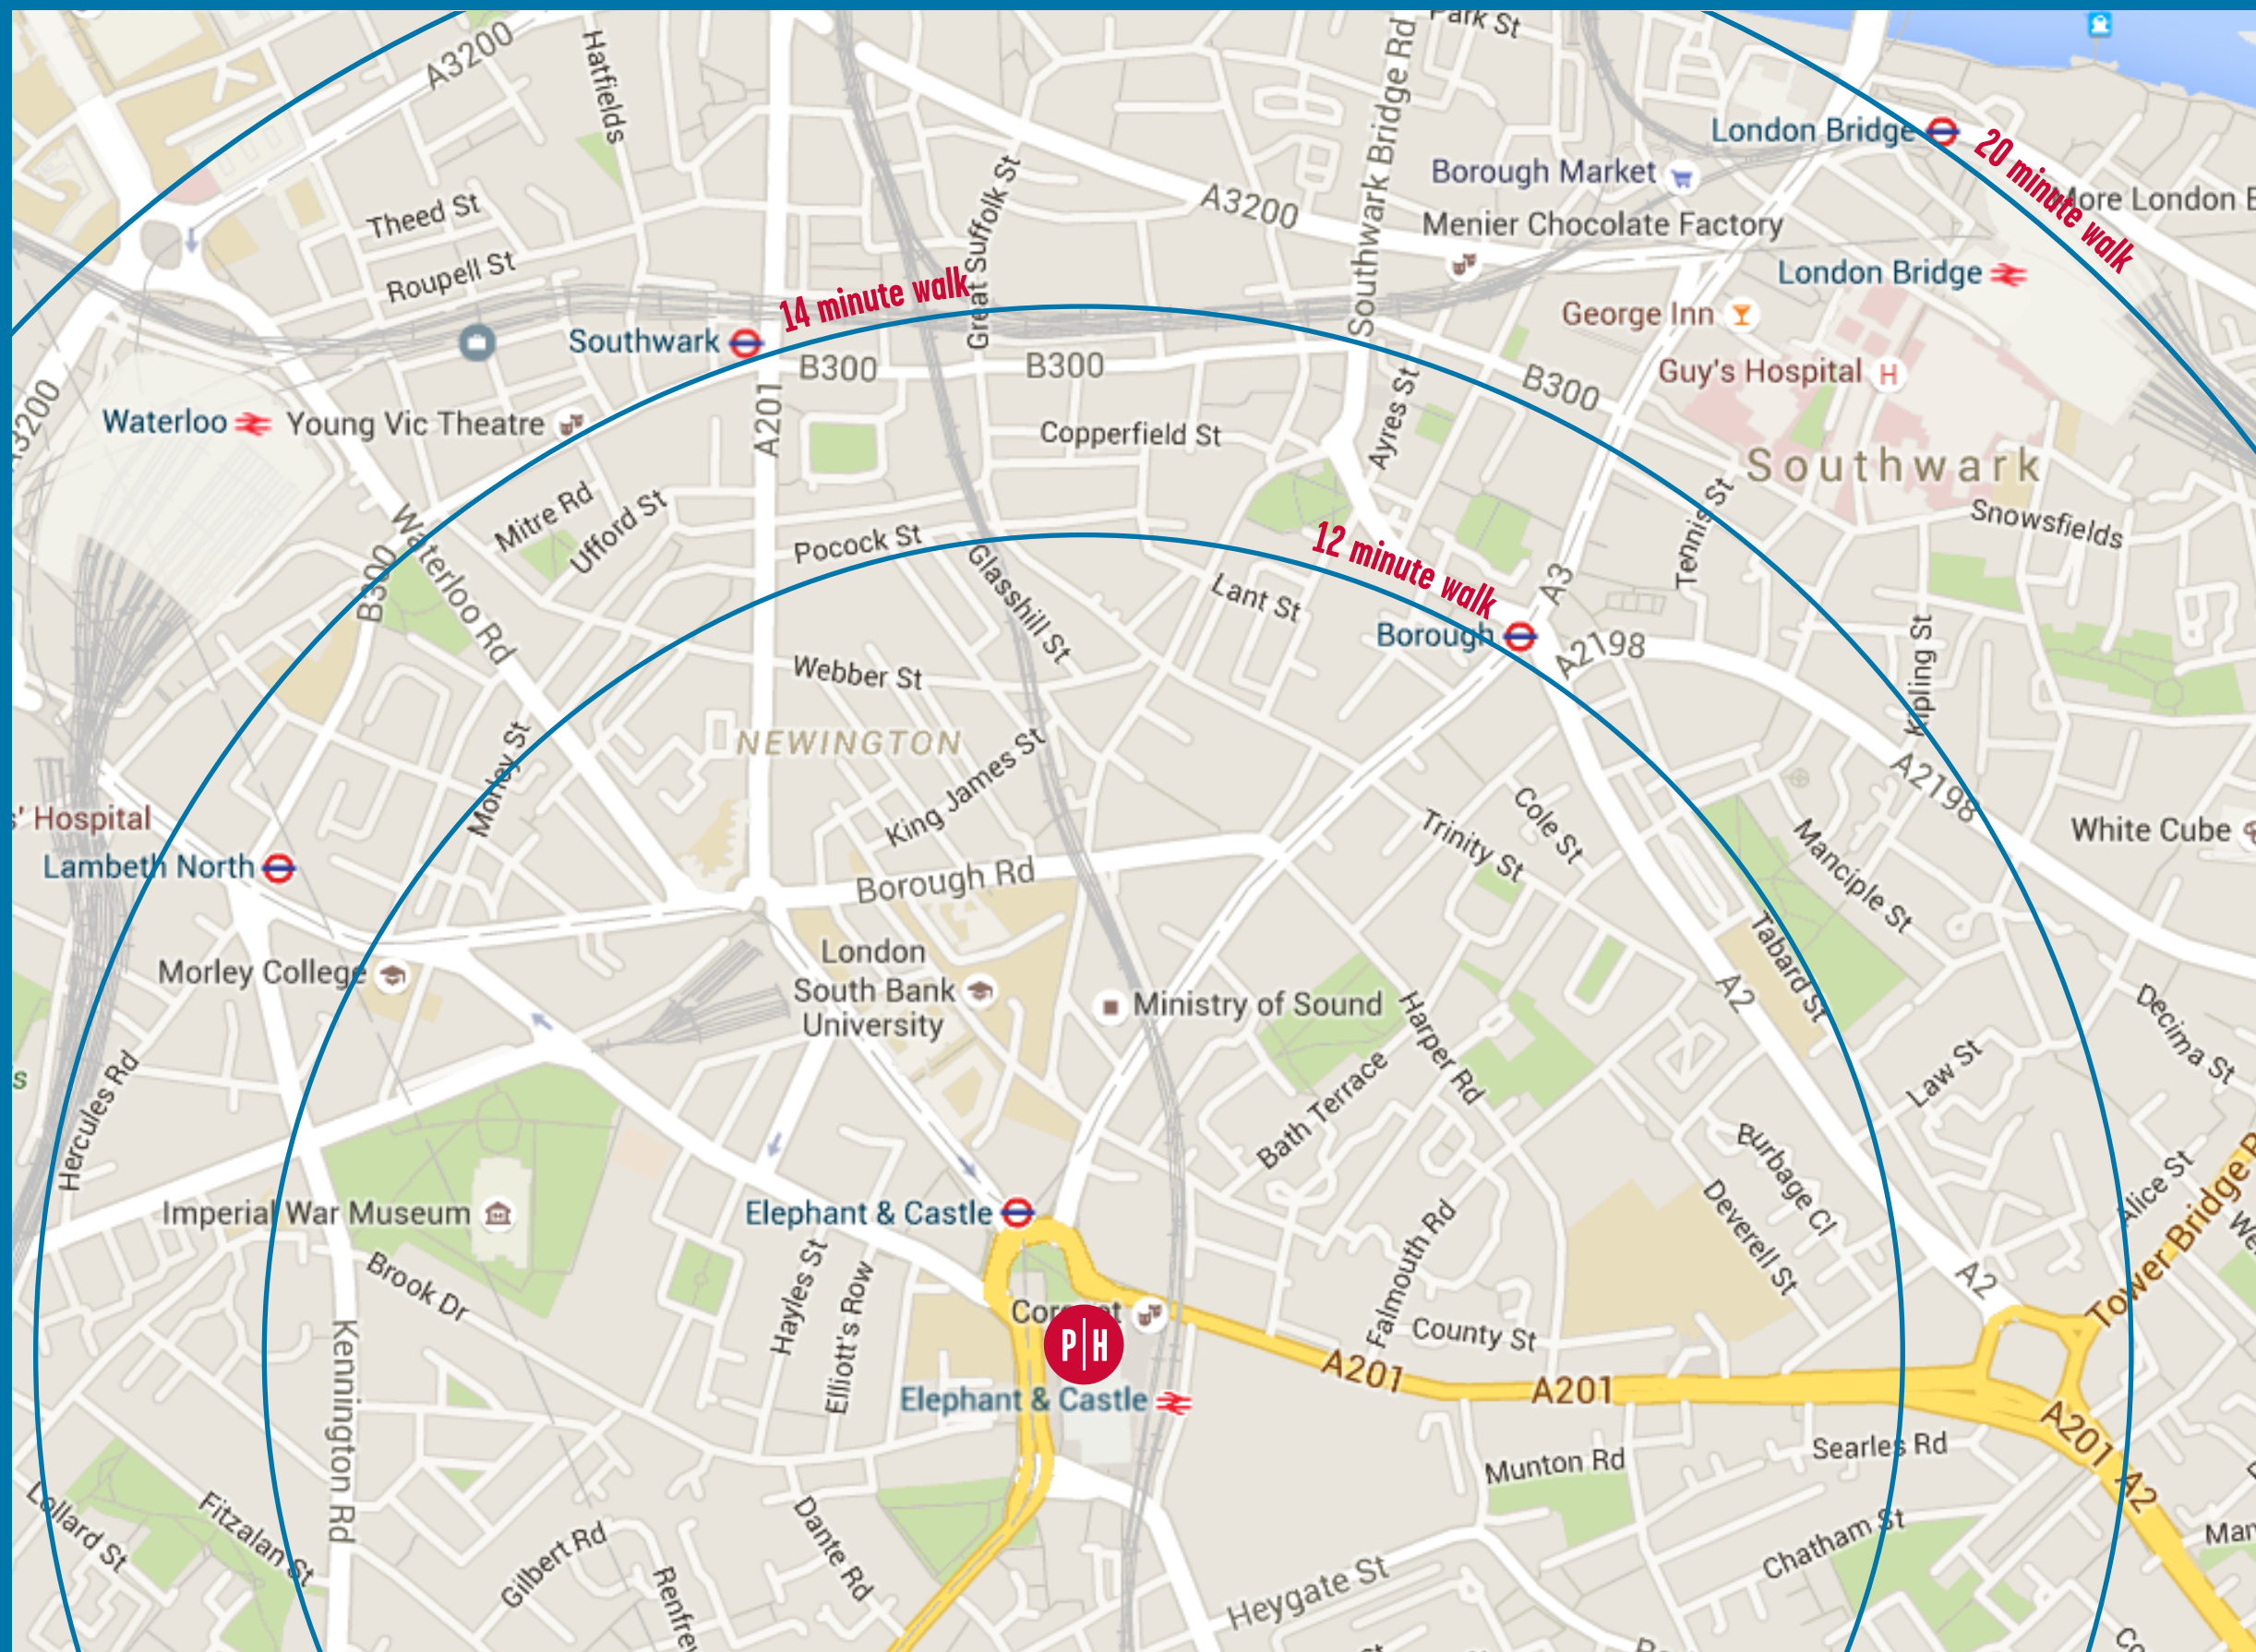

# OVERVIEW:

Located in London's Zone 1, this brand new student accommodation sits on New Kent Road and is a three minute walk from Elephant & Castle tube and rail station, Northern & Bakerloo lines and Thameslink. Elephant & Castle is one of London's most dynamic and up-and-coming neighbourhoods. London Bridge, The Shard, Hays Galleria and an eclectic mix of restaurants, cafés and indie shops are all a short walk from Portchester House, making it the perfect accommodation for students studying in London.

# LOCATION:

## TRAVEL TIMES\*

### By Rail...

- Waterloo Station 3 mins
- London Bridge Station 3 mins
- Tottenham Court Road 11 mins
- Kings Cross Station 14 mins
- Euston Station 14 mins
- Liverpool Street Station 20 mins