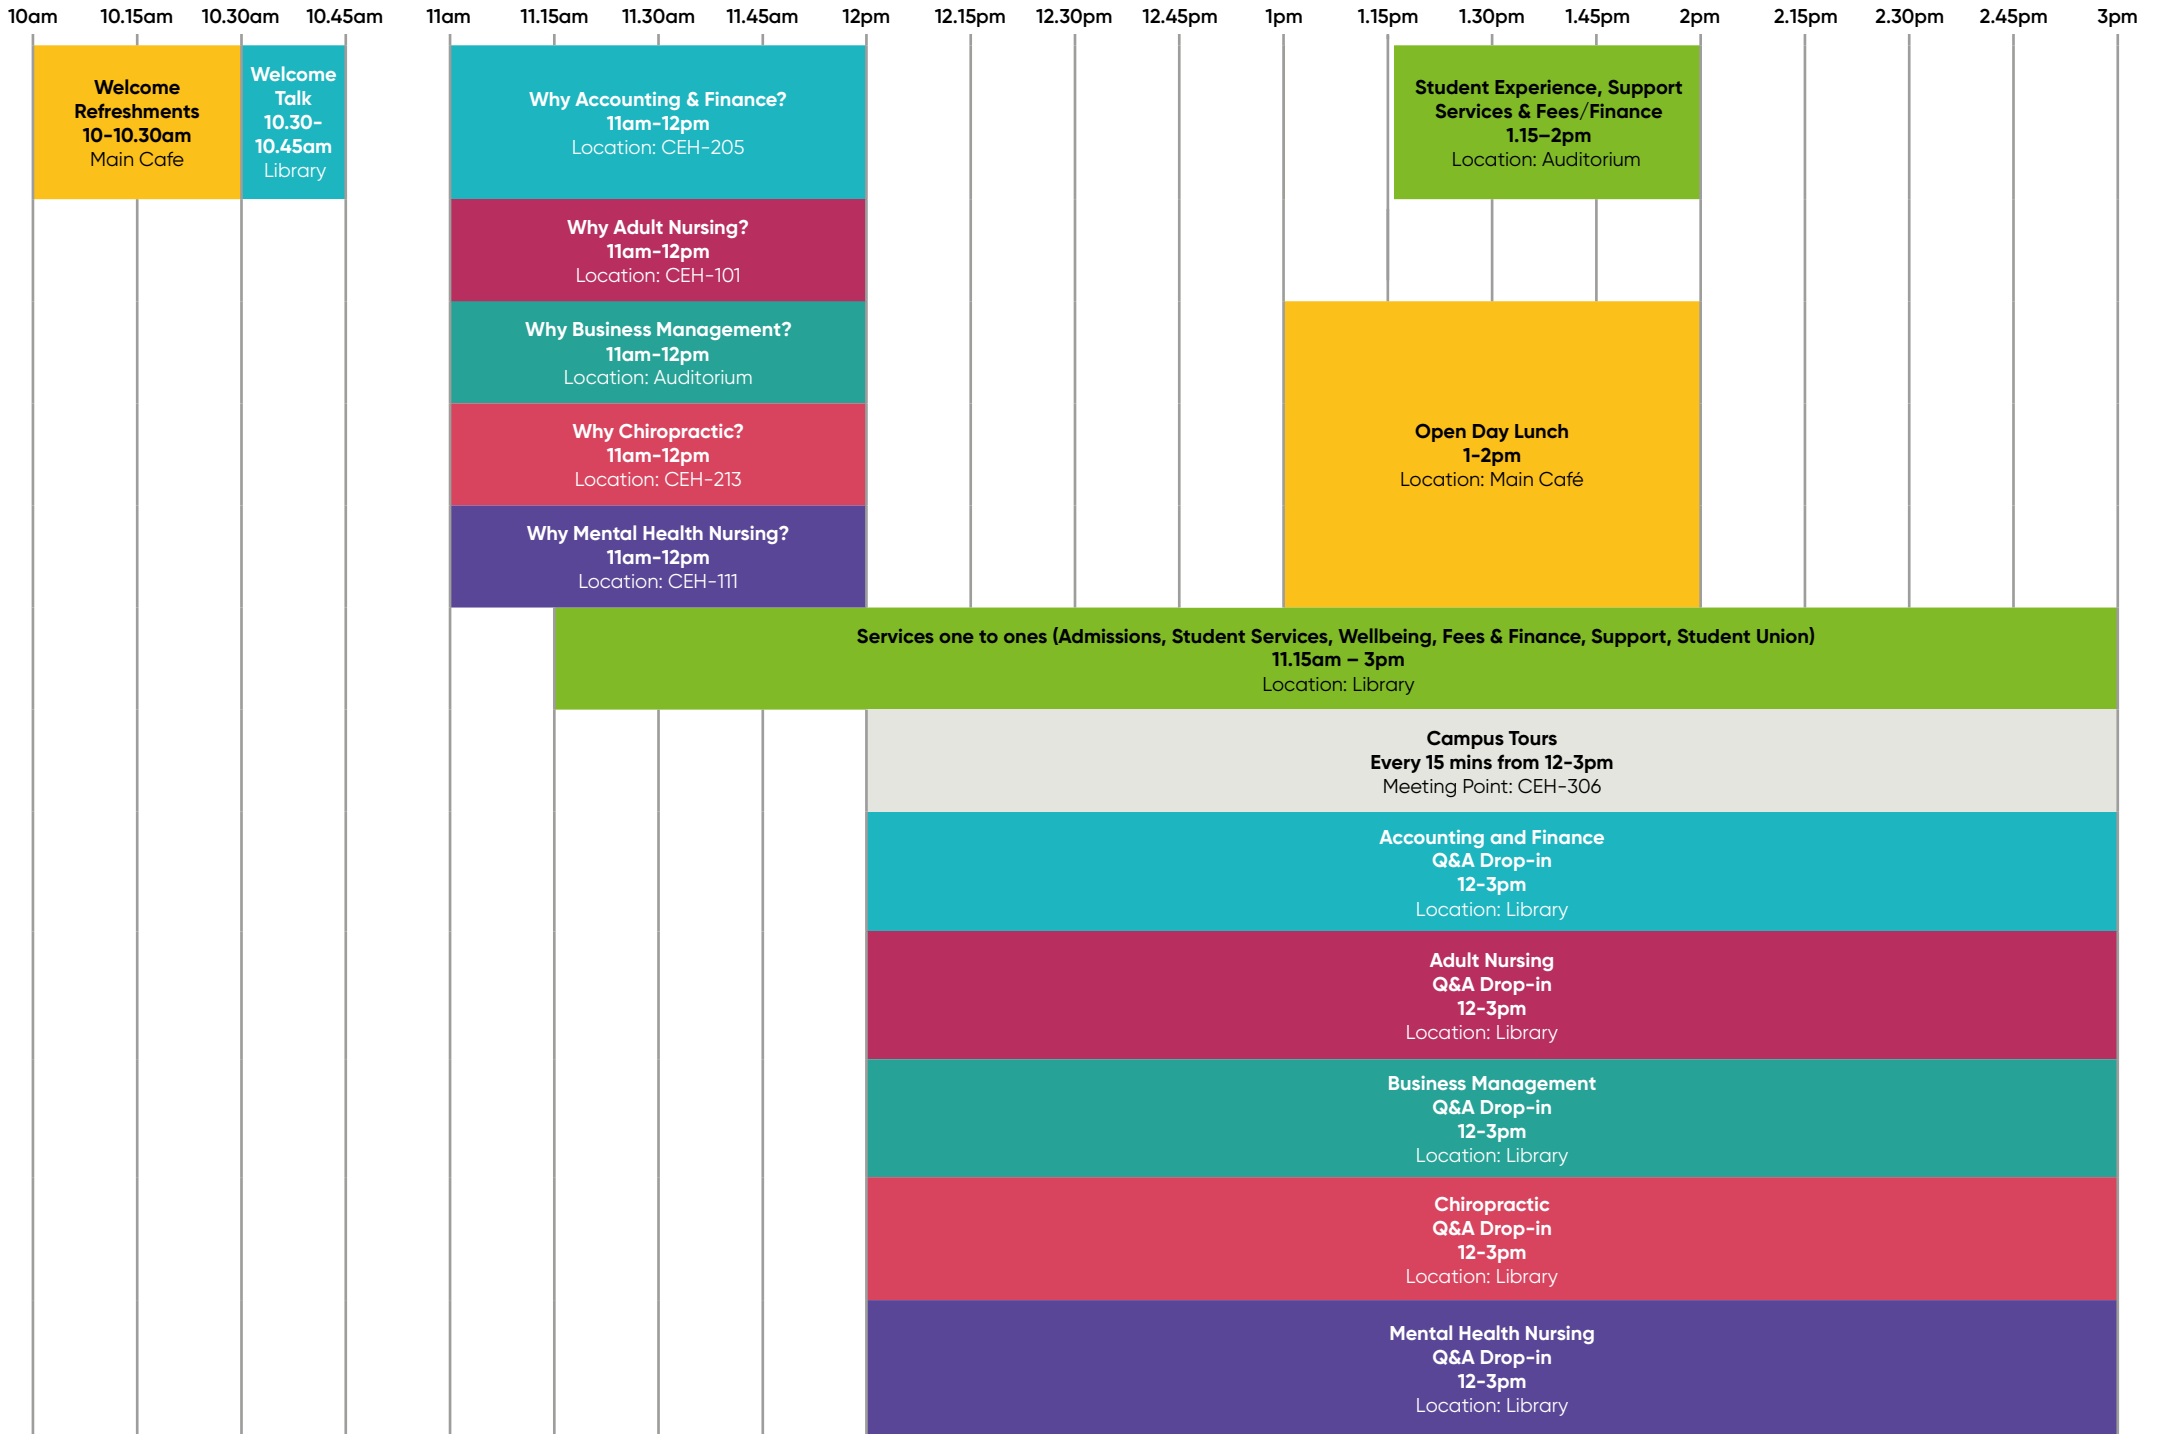

RISE

WITH EST 1892 LSBU

London South Bank University
Croydon Campus Open Day
Saturday 2 July 2022
10am–3pm

Registration: Electric House, Croydon, CR0 1LB

@lsbu

/londonsouthbankuni

/school/lsbu

/lsbu

/londonsouthbankuni

EST 1892

LSBU