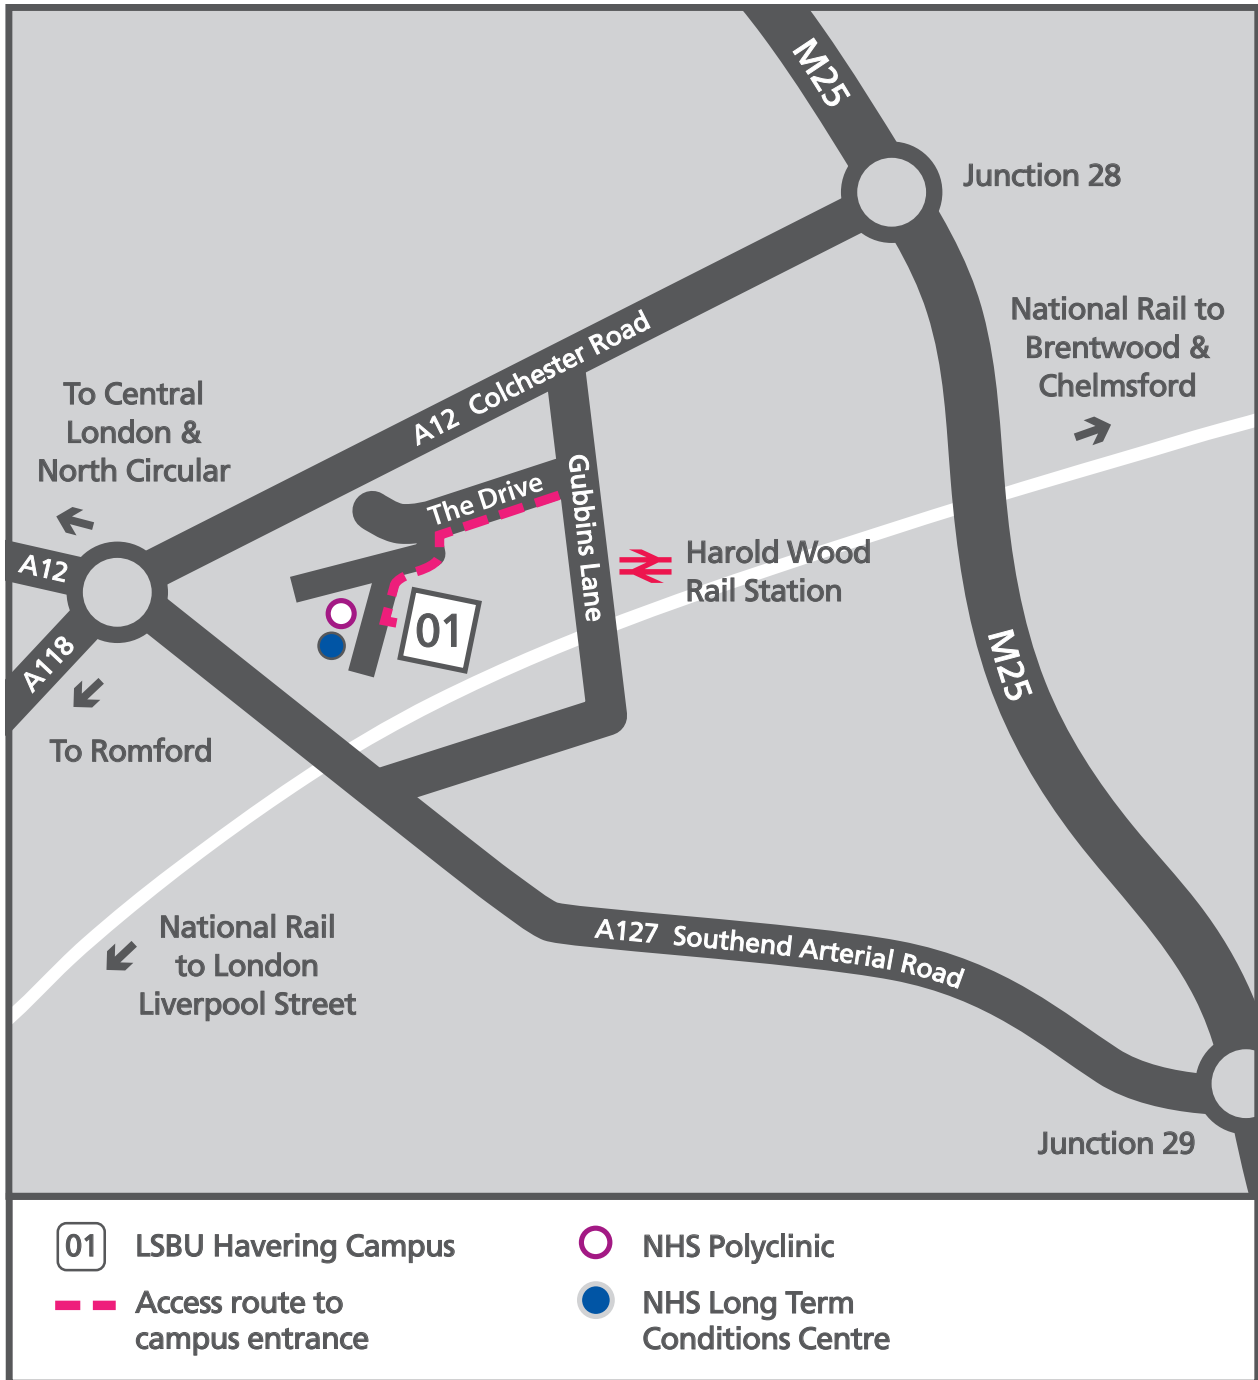

LSBU Havering campus

London South Bank University
Faculty of Health and Social Care
Gubbins Lane (access via The Drive)
Romford Essex RM3 0BE
020 7815 5959
www.lsbu.ac.uk